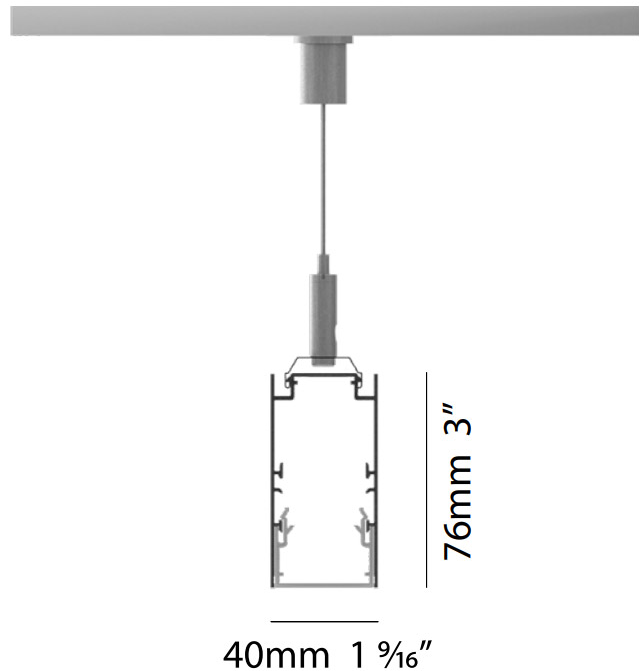

Certified By: Certified for North American Standards
IP rating: IP20

PROJECT	
TYPE	
SPECIFIER	
QUANTITY	
DATE	

HYPRO 40-X SUSPENSION

A3HY40X-SUS-SYS

base number

- To build a product code in our configurator select the specify button on the base model # product page
- To build a manual product code on this datasheet choose from the options listed below in blue font and add the suffix to the base model #